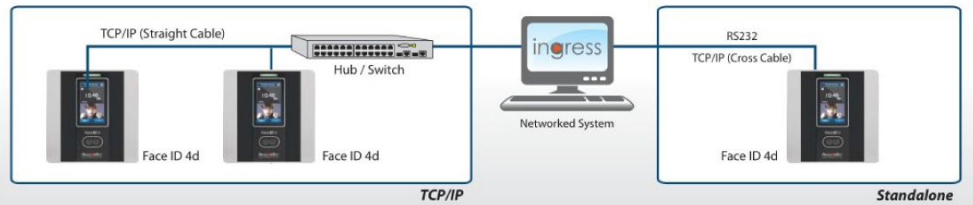

Administration is easy with the Ingress software application. Ingress allows you to remotely manage door activity of all connected terminals, while containing time attendance functions for attendance monitoring.

WEB LINK

Product
<https://product.fingertec.com/faceid4d.php>

- Quick Start Guide
- Installation Guide
- User Guide
- Video Guide
- Technical Tips

Ingress Software
<http://info.fingertec.com/ingress>

LAYOUT PLAN

System Communication

for illustration only

Installation Diagram

SPECIFICATIONS

MODEL	Face ID 4d
SURFACE FINISHING	Acrylonitrile butadiene styrene/polycarbonate blend
TYPE OF SCANNER	High resolution infrared camera
MICROPROCESSOR	1.2Ghz
MEMORY	128 MB RAM & 256 MB Flash
ALGORITHM	Face BioBridge VX 7.0
PUSH TECHNOLOGY	Yes
DIMENSION (L X W X H), mm	151 x 26 x 150
STORAGE	
Face templates	3000
Cards	10000
Transactions	200000
ENROLLMENT & VERIFICATION	
Methods	Face (1:1, 1:N), card & password
Verification time (sec)	< 1
FAR (%)	< 0.01
FRR (%)	< 0.1
CARD TECHNOLOGY	
RFID: 64-bit, 125kHz	Yes
MIFARE: MIFIS50/S70, 13.56MHz	Made to order
COMMUNICATIONS	
Method	TCP/IP, USB Host (Optional WiFi)
Baud rates	9600, 19200, 38400, 57600, 115200
OPERATING ENVIRONMENT	
Temperature (°C)	0 ~ 45
Humidity (%)	20 ~ 80
Power input	12V DC 3A
TIME ATTENDANCE	
Siren	Built-in (Optional external)
Work codes	Yes
Fast transaction checking	Yes
MULTIMEDIA	
Greeting voice	Yes
Display	2.8" 65k color TFT touch screen panel
Photo ID	Yes
Short messaging	Yes
Photo capture	Yes
Day light saving timer	Yes
ACCESS CONTROL	
EM lock driving output	12V DC / relay output
Alarm output	NO/NC
Door sensor	Yes
VOICE / DISPLAY LANGUAGE (TERMINAL)	English (Standard), Arabic, Chinese (Simplified/Traditional), Indonesian, Portuguese (Portugal), Spanish. Other languages are available upon request.
SOFTWARE LANGUAGE	English (Standard), Arabic, Bulgarian, Chinese (Simplified/Traditional), French, German, Hindi, Indonesian, Kurdish, Malay, Persian, Portuguese, Russian, Spanish, Thai, Vietnamese