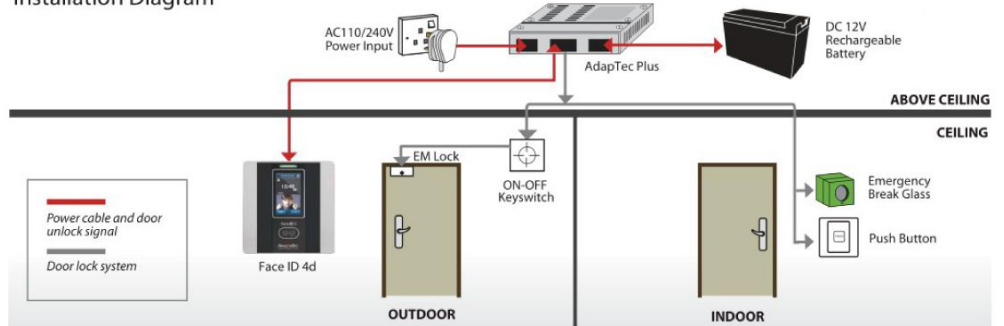

WEB LINK

Product
<https://product.fingertec.com/faceid4d.php>

- Quick Start Guide
- Installation Guide
- User Guide
- Video Guide
- Technical Tips

Ingress Software
<http://info.fingertec.com/ingress>

LAYOUT PLAN

System Communication

for illustration only

Installation Diagram

SPECIFICATIONS

MODEL	Face ID 4d
SURFACE FINISHING	Acrylonitrile butadiene styrene/polycarbonate blend
TYPE OF SCANNER	High resolution infrared camera
MICROPROCESSOR	1.2Ghz
MEMORY	128 MB RAM & 256 MB Flash
ALGORITHM	Face BioBridge VX 7.0
PUSH TECHNOLOGY	Yes
DIMENSION (L X W X H), mm	151 x 26 x 150
STORAGE	
Face templates	3000
Cards	10000
Transactions	200000
ENROLLMENT & VERIFICATION	
Methods	Face (1:1, 1:N), card & password
Verification time (sec)	< 1
FAR (%)	< 0.01
FRR (%)	< 0.1
CARD TECHNOLOGY	
RFID: 64-bit, 125kHz	Yes
MIFARE: MIFIS50/S70, 13.56MHz	Made to order
COMMUNICATIONS	
Method	TCP/IP, USB Host (Optional WiFi)
Baud rates	9600, 19200, 38400, 57600, 115200
OPERATING ENVIRONMENT	
Temperature (°C)	0 ~ 45
Humidity (%)	20 ~ 80
Power input	12V DC 3A
TIME ATTENDANCE	
Siren	Built-in (Optional external)
Work codes	Yes
Fast transaction checking	Yes
MULTIMEDIA	
Greeting voice	Yes
Display	2.8" 65k color TFT touch screen panel
Photo ID	Yes
Short messaging	Yes
Photo capture	Yes
Day light saving timer	Yes
ACCESS CONTROL	
EM lock driving output	12V DC / relay output
Alarm output	NO/NC
Door sensor	Yes
VOICE / DISPLAY LANGUAGE (TERMINAL)	English (Standard), Arabic, Chinese (Simplified/Traditional), Indonesian, Portuguese (Portugal), Spanish. Other languages are available upon request.
SOFTWARE LANGUAGE	English (Standard), Arabic, Bulgarian, Chinese (Simplified/Traditional), French, German, Hindi, Indonesian, Kurdish, Malay, Persian, Portuguese, Russian, Spanish, Thai, Vietnamese